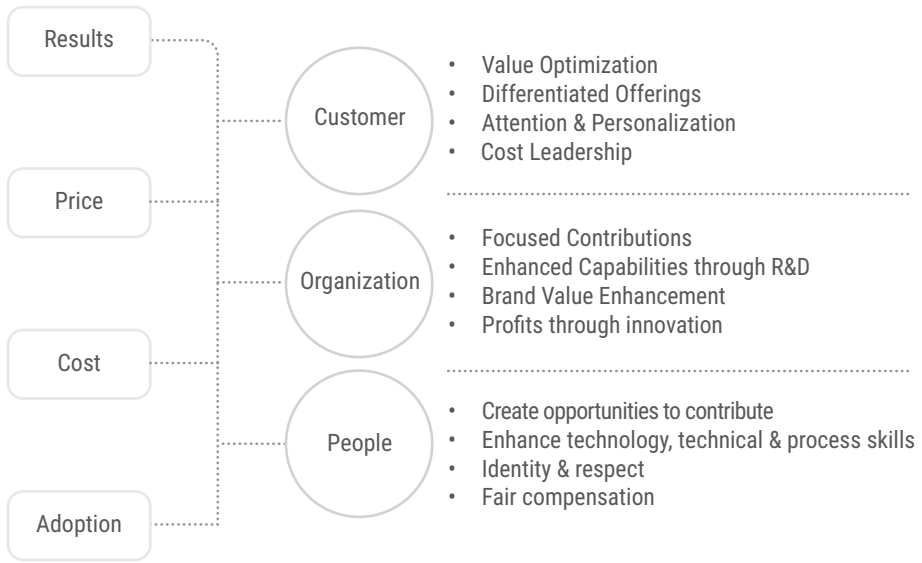

AN OVERVIEW

Established in 1996, Precision provides specialized solutions across :

- Biometrics
- Internet of Things
- Cloud
- Systems Integration
- Managed Services

A long list of loyal clientele, with many marquee names, stands testimony to relationships built over years with conscious customer focus and service excellence.

Pan India presence
Offices in major metros
250+ support locations
2400+ strong experienced & skilled team

Core Strengths
Strong R&D and IP creation focus
Expertise spans multiple verticals

Dedicated Team
Certified pre-sales, sales & technical personnel

Strategic Principal Partnerships
HPE, Nutanix, AWS, MS, Cisco
VMWare, Fortinet, Symantec, Red Hat
Radware, Veritas

PRECISION 4.0 - VISION