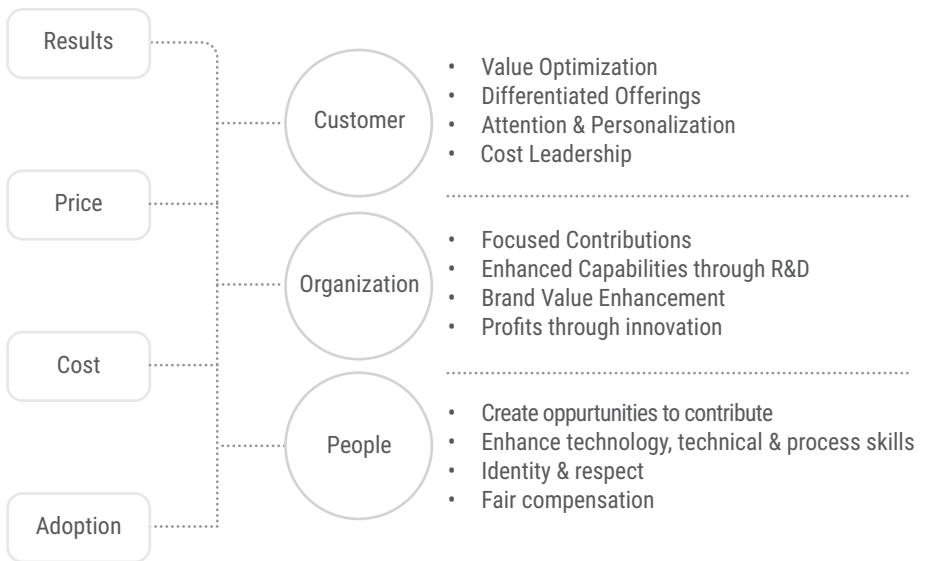

AN OVERVIEW

Established in 1996, Precision provides specialized solutions across :

- Biometrics
- Internet of Things
- Cloud
- Systems Integration
- Managed Services

A long list of loyal clientele, with many marquee names, stands testimony to relationships built over years with conscious customer focus and service excellence.

Pan India presence

Offices in major metros
250+ support locations
2400+ strong experienced & skilled team

Core Strengths

Strong R&D and IP creation focus
Expertise spans multiple verticals

Dedicated Team

Certified pre-sales, sales & technical personnel

Strategic Principal Partnerships

HPE, Nutanix, AWS, MS, Cisco
VMWare, Fortinet, Symantec, Red Hat
Radware, Veritas

PRECISION 4.0 - VISION